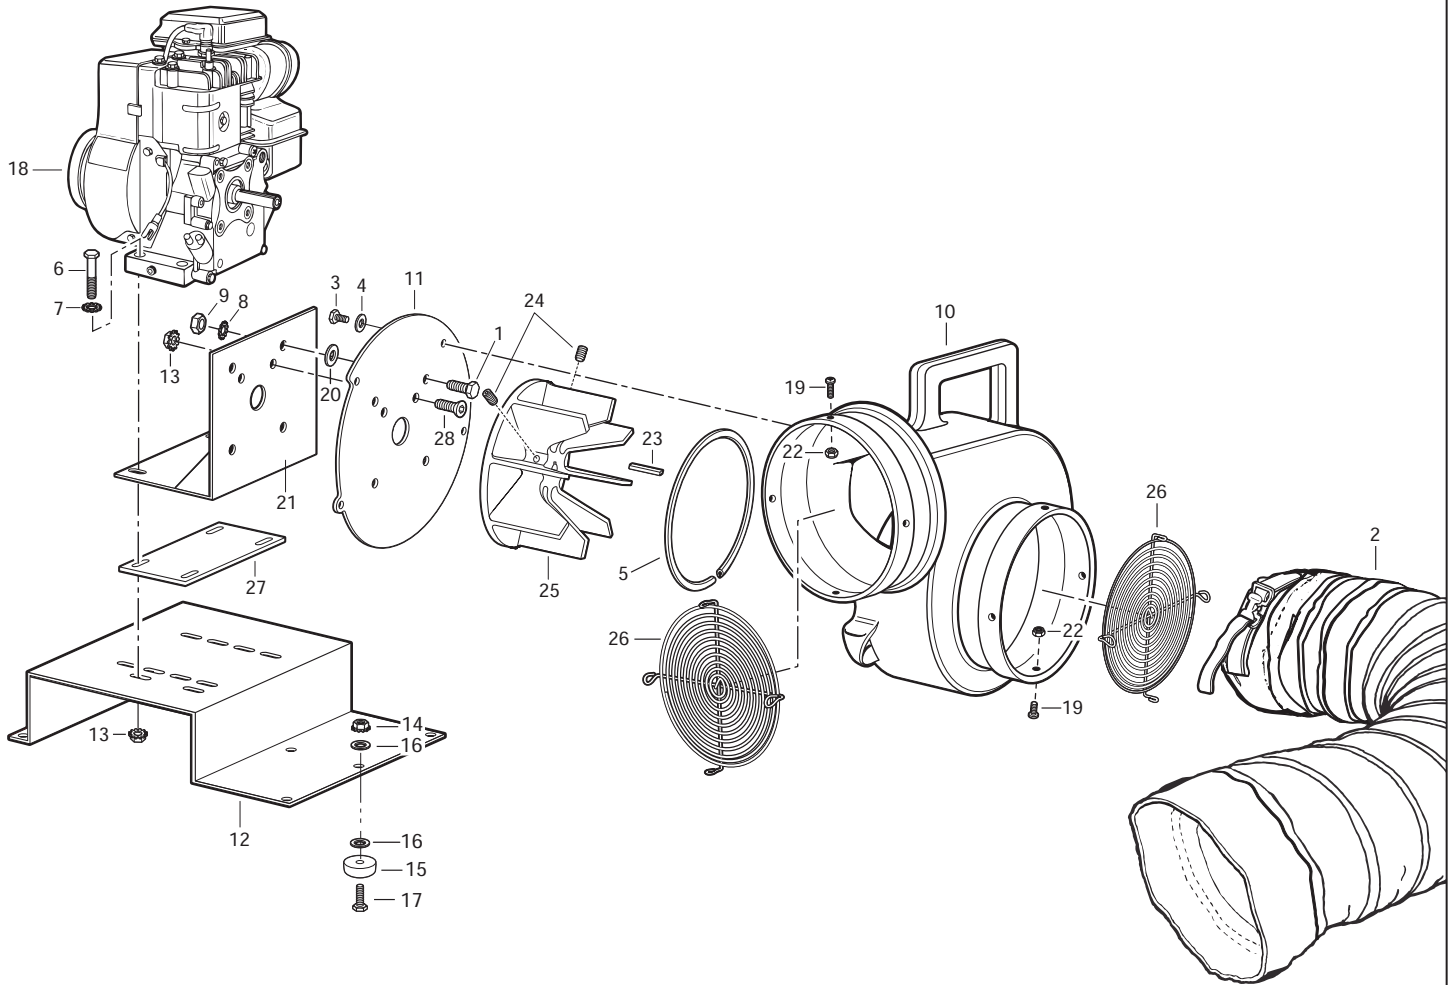

GAS BLOWER (9505, 9505-50)

Key	Part #	Description	Key	Part #	Description	Key	Part #	Description
	9505	Gas Blower (Subaru)						
	9505-50	Gas Blower (Honda)						
1	9500-80	Tap Bolt	13	9500-67	K-Nut	25	9505-09	Fan Wheel, Alum. (B & S)
2	9505-16	Intake Ducting	14	9500-68	K-Nut		9505-15	Fan Wheel, Alum. (Honda & Subaru)
3	9500-74	Bolt	15	9505-06	Feet	26	9534-02	Fan Guard
4	9500-72	Lock Washer	16	9500-63	Flat Washer	27	9505-04	Motor Mount Pad
5	9504-03B	Housing Gasket	17	9500-79	Tap Bolt	28	9500-81	Flat Socket Screw
6	9500-74	Bolt	18	9505-01	Motor (Gas) 5.7 HP (Subaru)			
7	9800-62	Flat Washer		9505-02	Motor (Gas) 4 HP (Honda)			
8	9500-73	Lock Washer	19	9800-66	Machine Screw			
9	9800-71	Nut	20	9800-62	Flat Washer			
10	9504-03RM	Housing	21	9505-05	Motor Bracket			
11	9504-03A	Mounting Plate	22	9500-69	Lock Nut			
12	9512-03	Chassis Base	23	9505-09A	Shaft Key (B & S)			
				9505-09B	Shaft Key (Honda)			
			24	9500-91	Socket Set Screw			